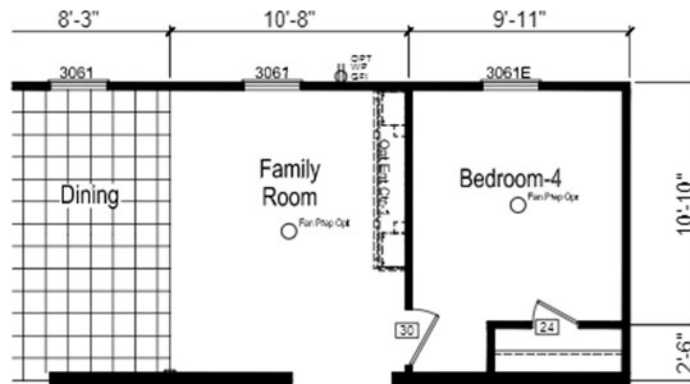

The Sherlock—1600 sq ft

OPT. GLAMOUR BATH-2

OPT. BAYPOINT KITCHEN

OPT. BEDROOM-4

OPT. GLAMOUR BATH-3

We Are Factory Owned and Operated
Buy Direct From The Builder and Save