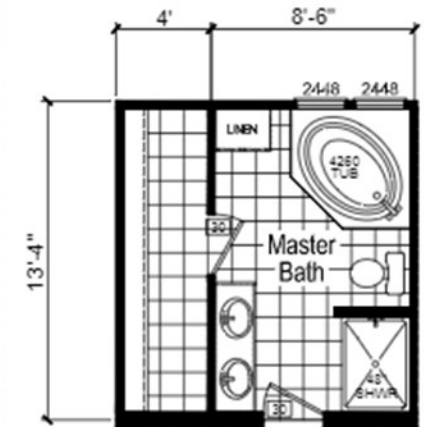

The Sherlock—1600 sq ft

OPT. GLAMOUR BATH-2

OPT. BAYPOINT KITCHEN

OPT. BEDROOM-4

OPT. GLAMOUR BATH-3

We Are Factory Owned and Operated
Buy Direct From The Builder and Save