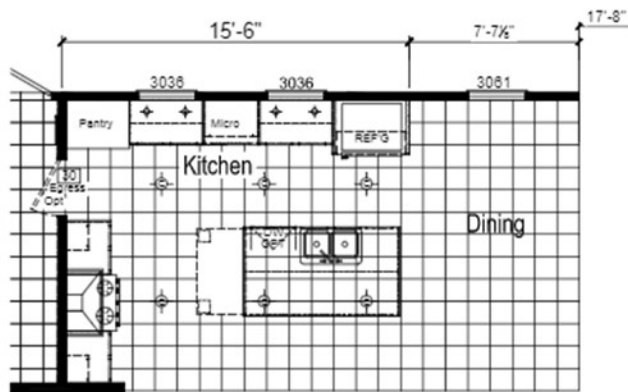

The Sherlock—1600 sq ft

OPT. GLAMOUR BATH-2

OPT. BAYPOINT KITCHEN

OPT. BEDROOM-4

OPT. GLAMOUR BATH-3

We Are Factory Owned and Operated
Buy Direct From The Builder and Save