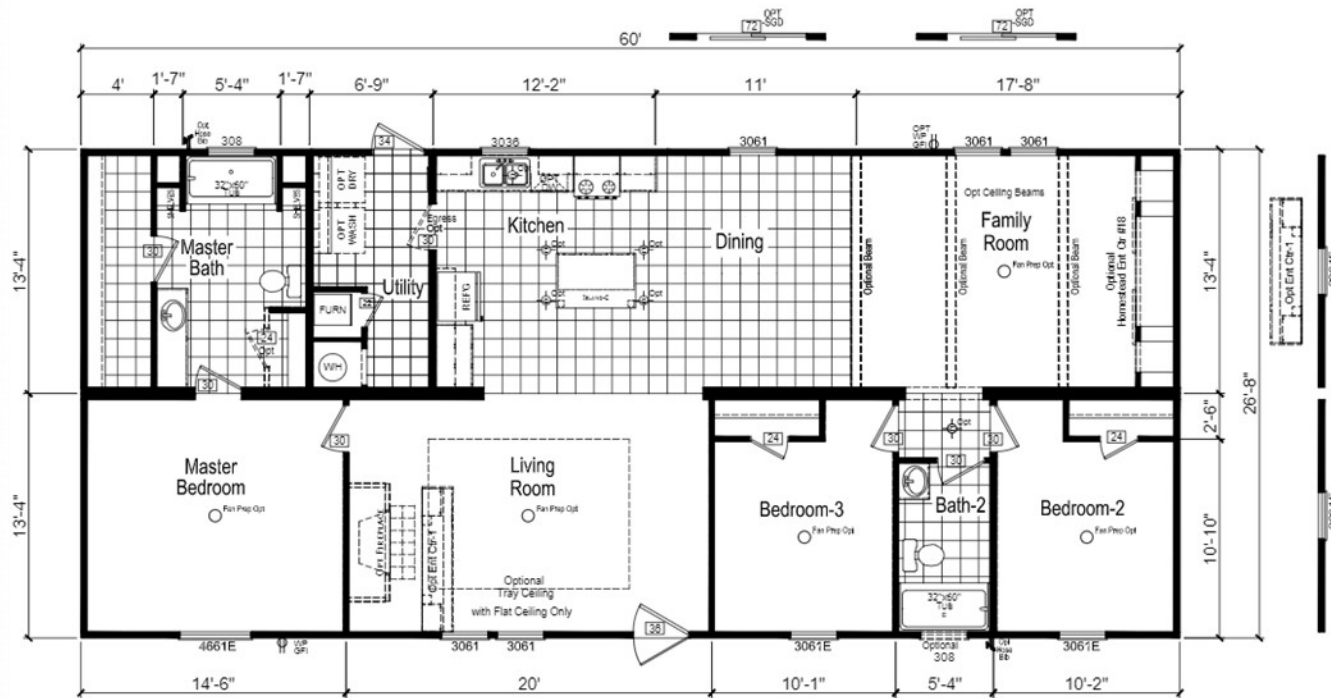

The Sherlock—1600 sq ft

OPT. GLAMOUR BATH-2

OPT. BAYPOINT KITCHEN

OPT. BEDROOM-4

OPT. GLAMOUR BATH-3

We Are Factory Owned and Operated
Buy Direct From The Builder and Save