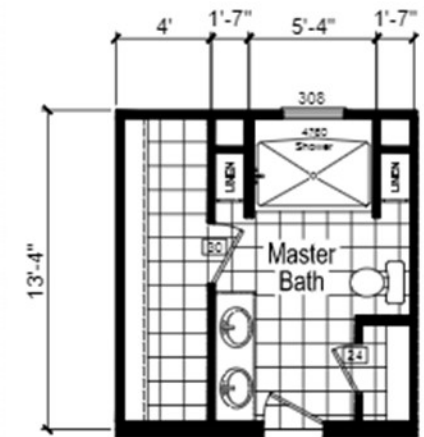

The Sherlock—1600 sq ft

OPT. GLAMOUR BATH-2

OPT. BAYPOINT KITCHEN

OPT. BEDROOM-4

OPT. GLAMOUR BATH-3

We Are Factory Owned and Operated
Buy Direct From The Builder and Save